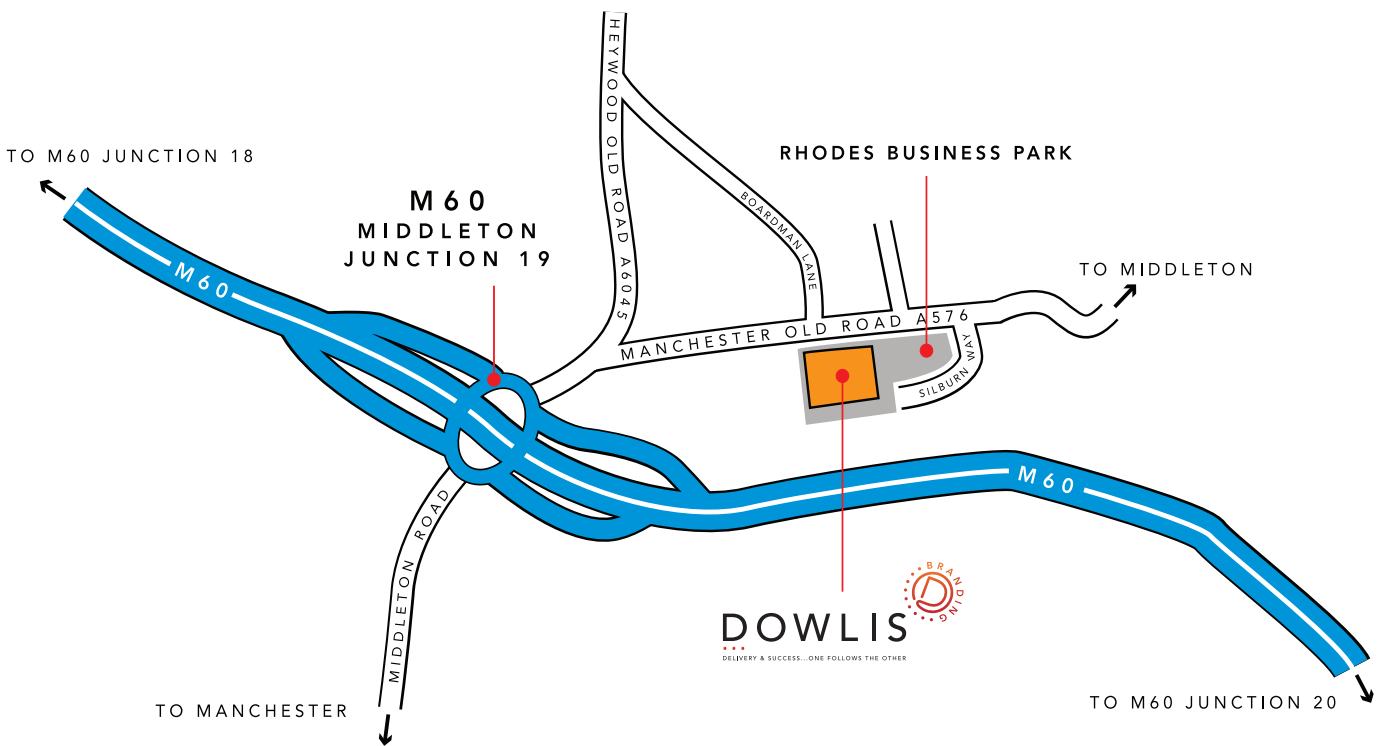

Exit at J19 of the M60 "ring road" and at the roundabout turn towards Middleton.
 Go straight across the next set of lights and about half a mile further on the right-hand side you will find Rhodes Business Park.